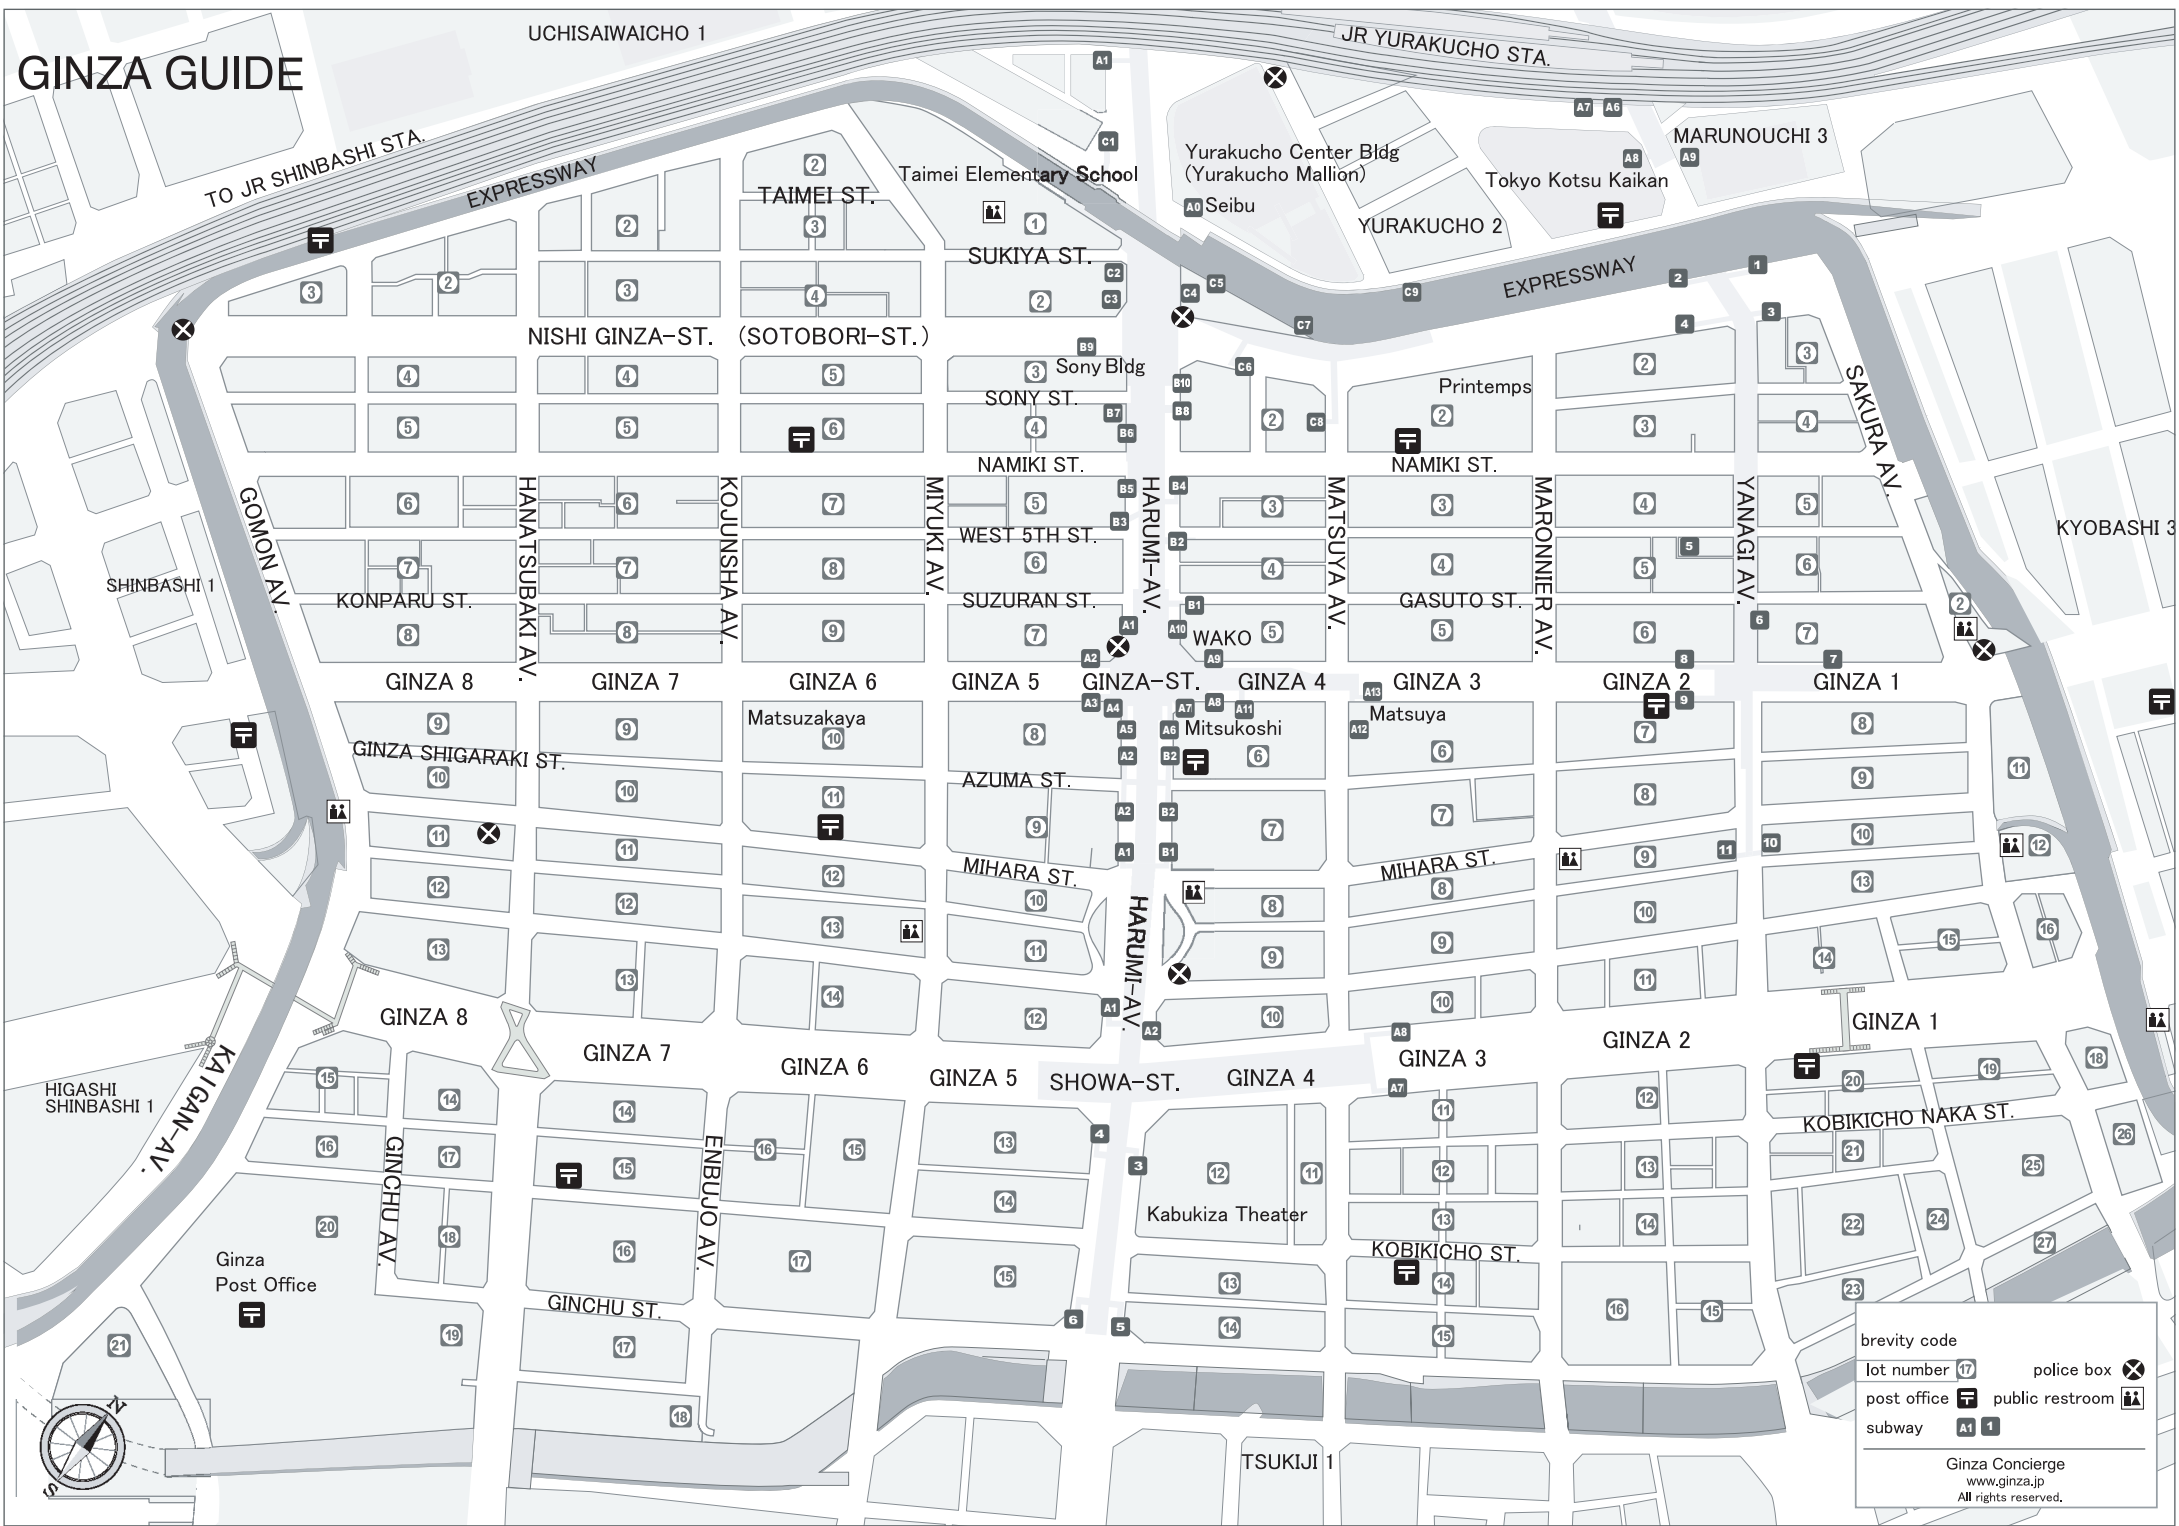

# GINZA GUIDE

UCHISAIWAICHO 1

brevity code	
lot number 17	police box
post office	public restroom
subway A1 1	
Ginza Concierge www.ginza.jp All rights reserved.	